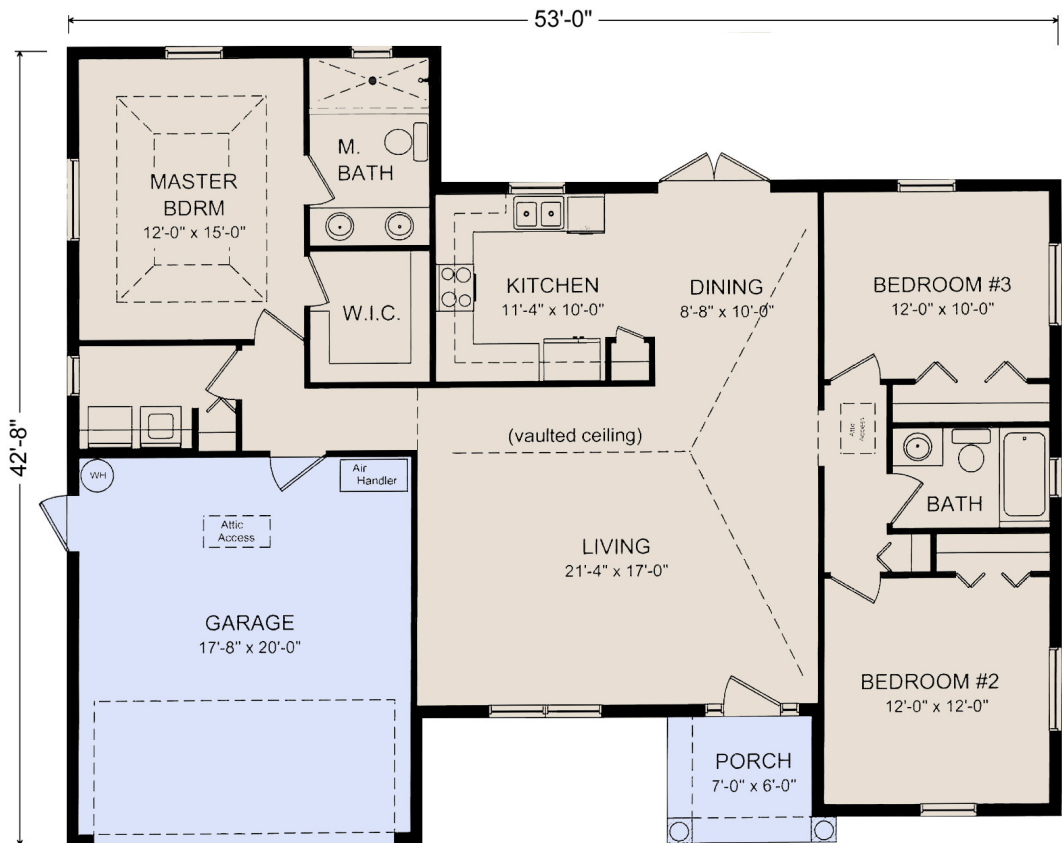

THE BISHOP

1473 Living
385 Garage
53 F.Porch
1915 Total

**BEVIS
CONSTRUCTION**

MIKE BEVIS
CUSTOM HOMES
(863) 465-0053